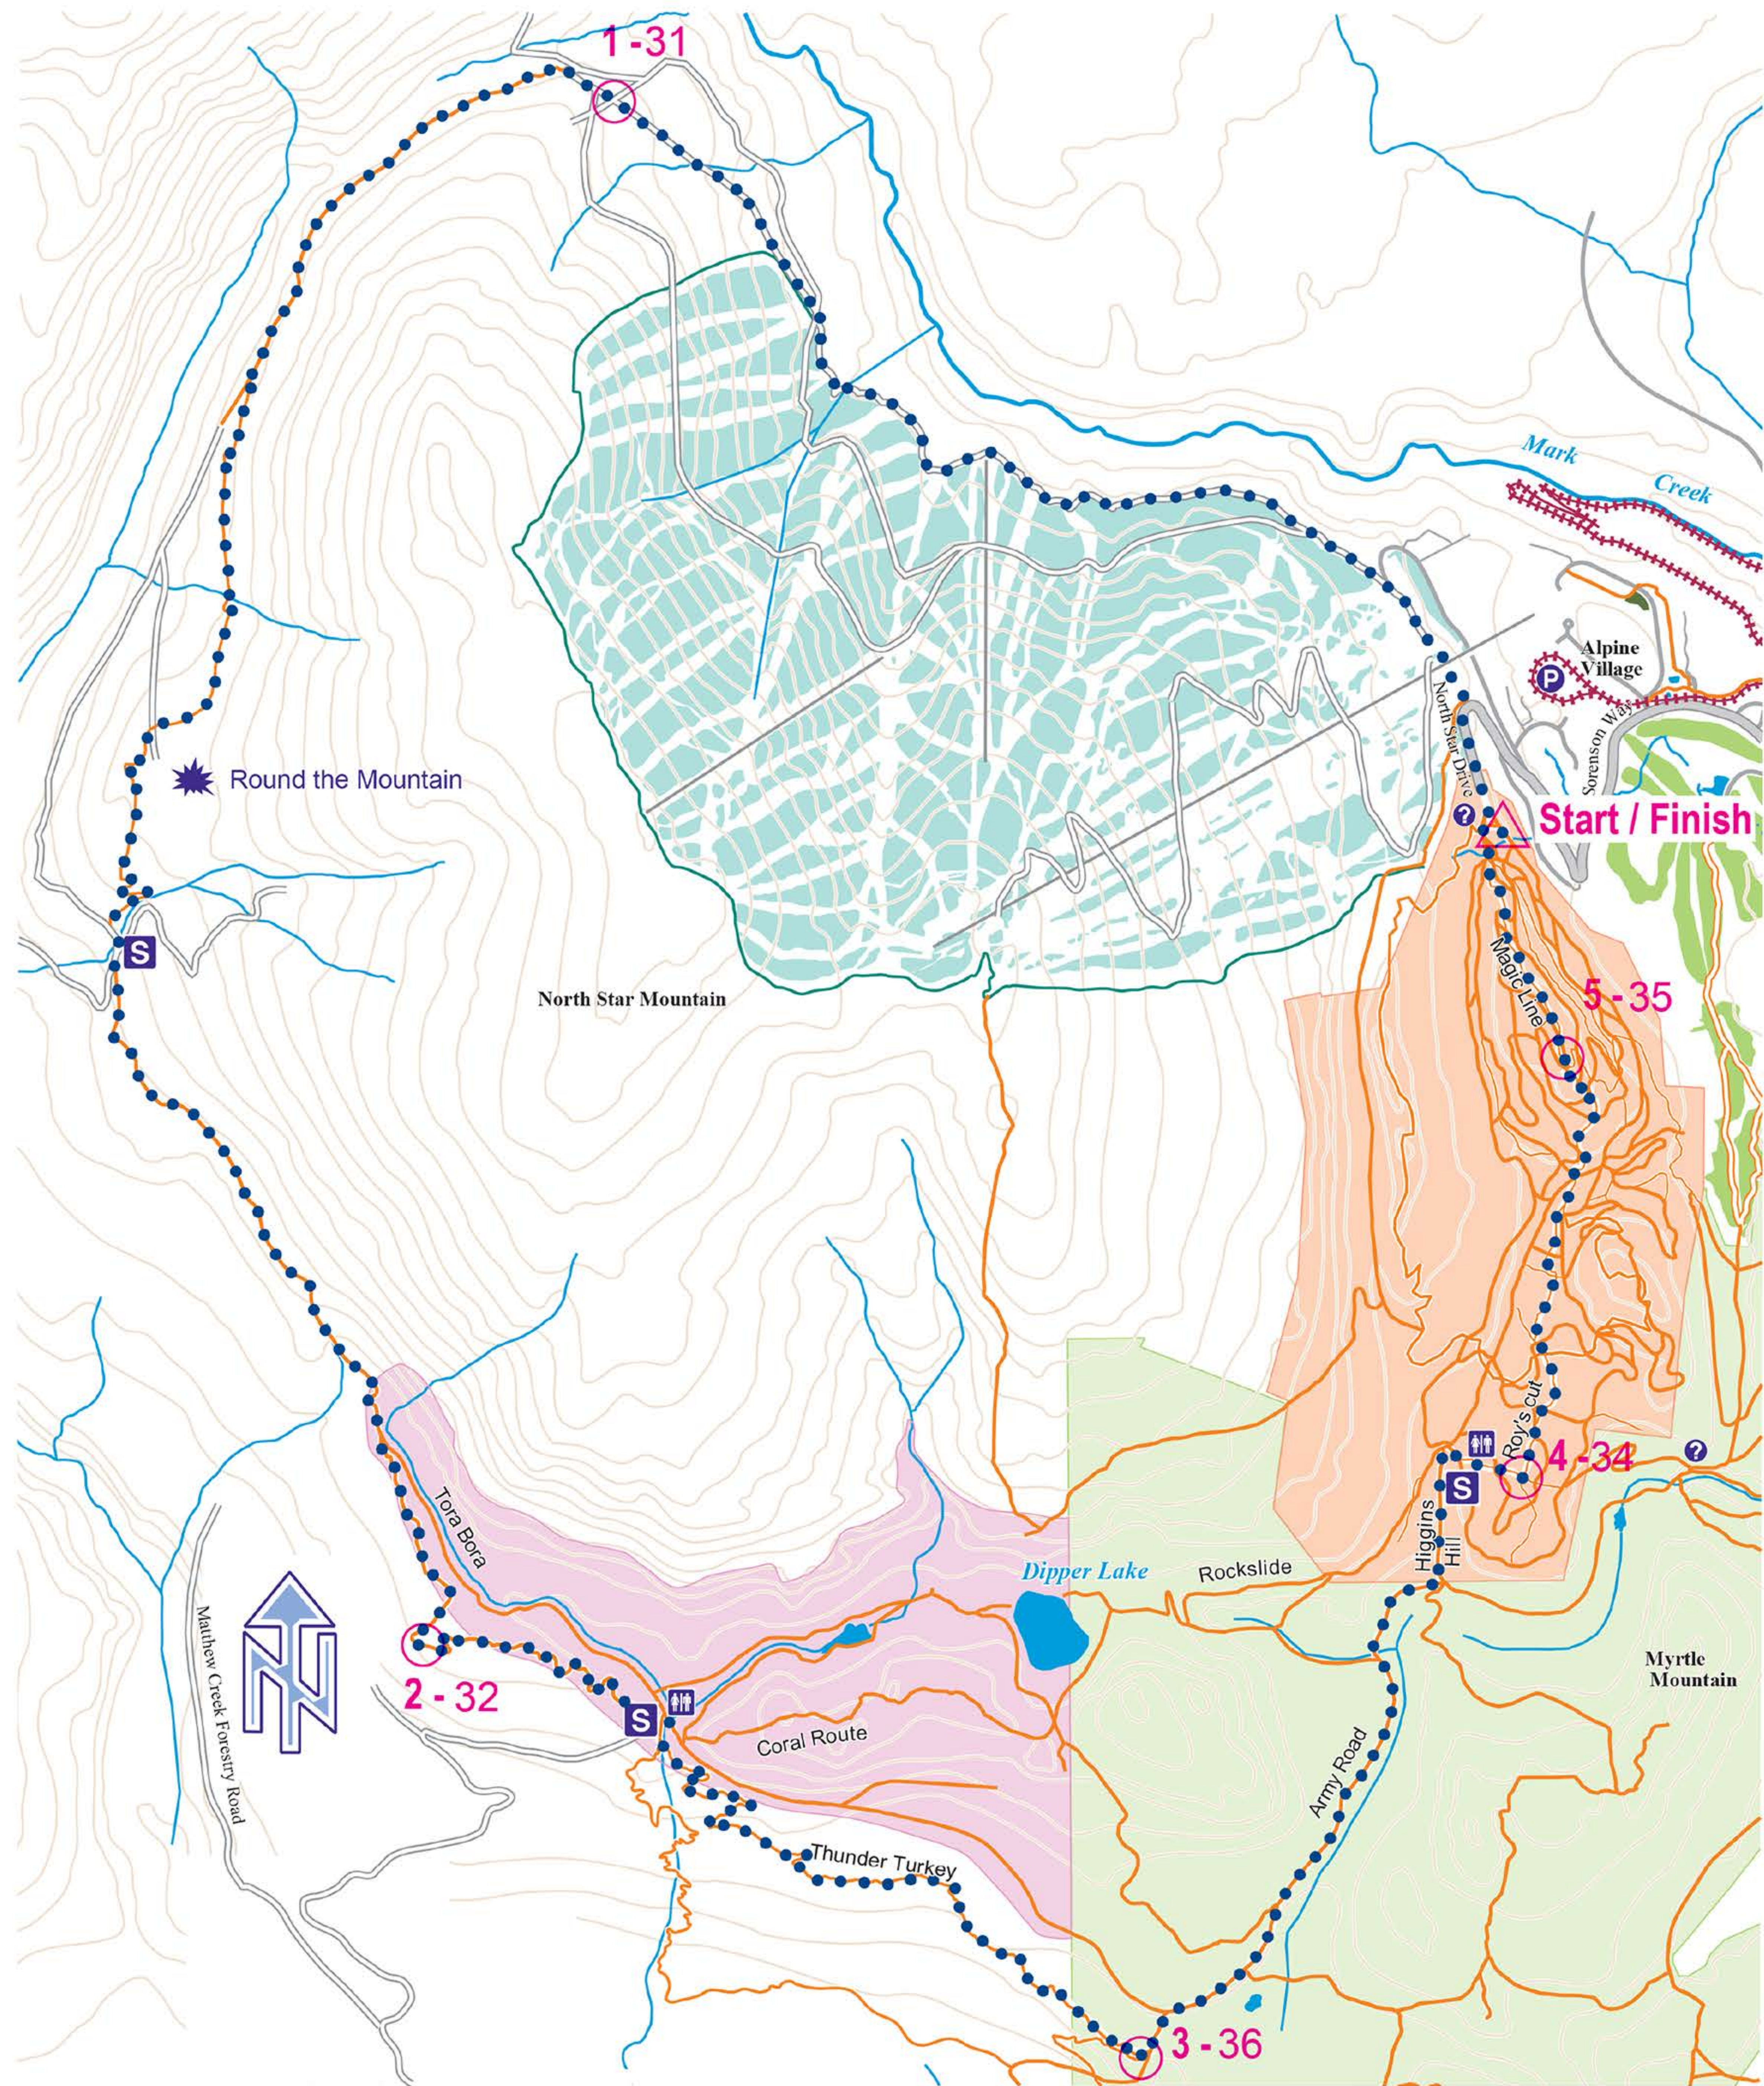

20K MTB

Disclaimer: This map is meant to provide a generalized overview of the Round The Mountain Route and surrounding trails. There are numerous logging roads and water courses not shown. Do not use for precise navigation. Safety Bearing: South to St. Mary's Lake Road.

ROUND THE MOUNTAIN FESTIVAL

HOSTED BY

SPECIAL THANKS TO

SPONSORED BY

Platinum Sponsors

Gold Sponsors